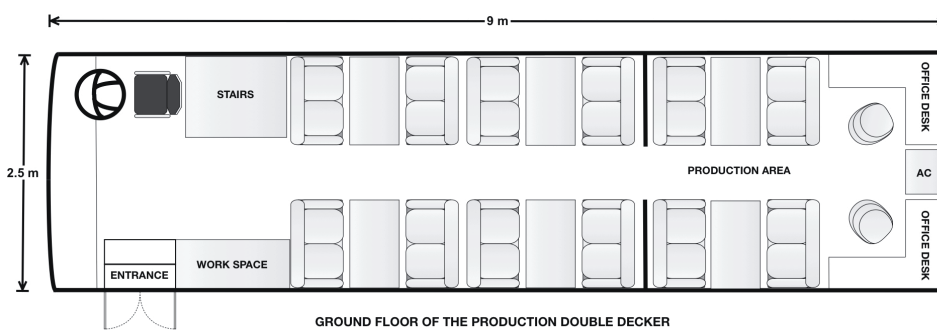

## Double Decker Dining Bus

- Aircon and Heating
- Rear Production Area
- Super Fast WiFi\*
- Seating for 60 whilst at location
- LED Lighting
- LCD 40inch Television
- 8 Speaker Sound System
- 5kva onboard generator